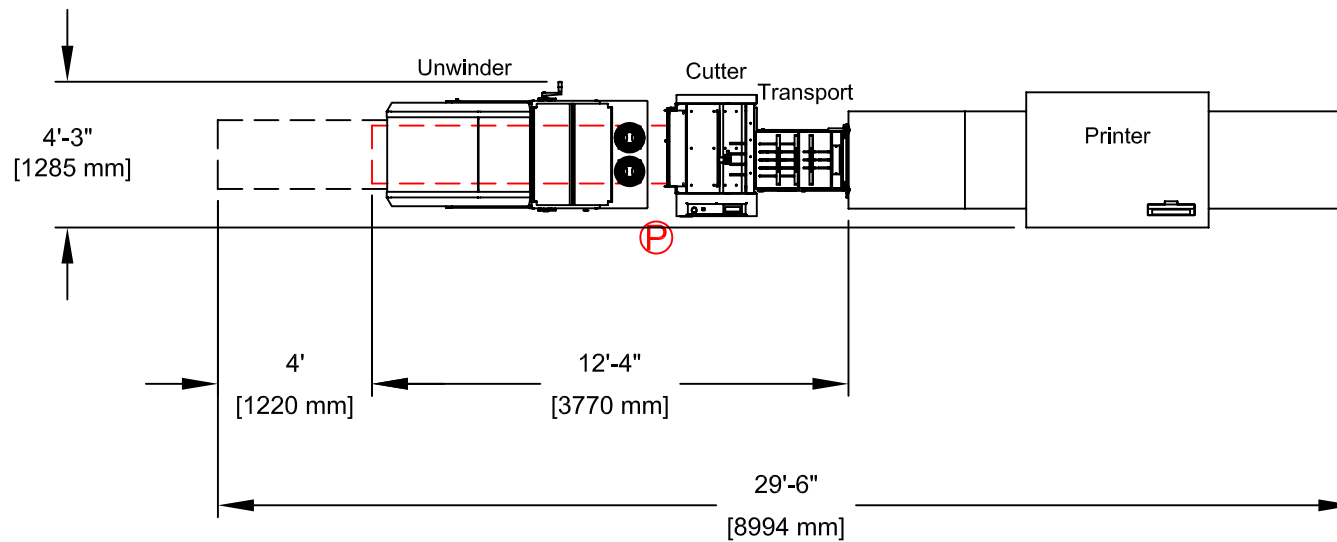

DocuSheeter VP 6000

Océ VarioPrint 6160, 6200, 6250

- Ⓟ Power Location
- - - Service Area
- - - Paper Path

This is the footprint for the standard, straight-line configuration of the DocuSheeter VP on the Océ VarioPrint 6000 printers.